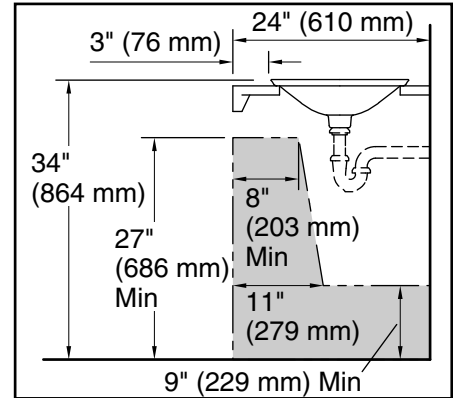

KOHLER Dutchmaster Blush Floral™ Carillon® Rectangle

Bathroom Sink
K-30334-DM1

Recommended ADA Installation