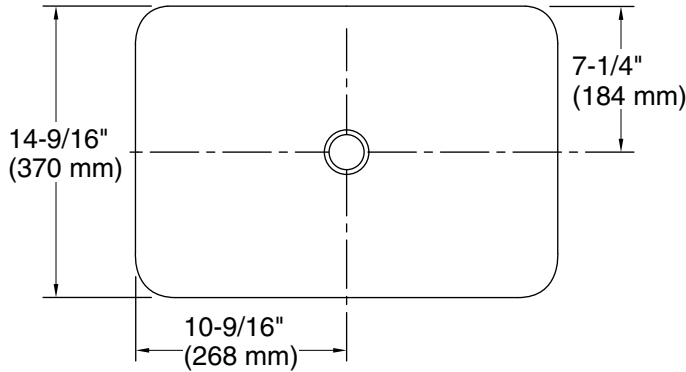

KOHLER Dutchmaster Blush Floral™ Carillon® Rectangle

Bathroom Sink
K-30334-DM1

Recommended ADA Installation