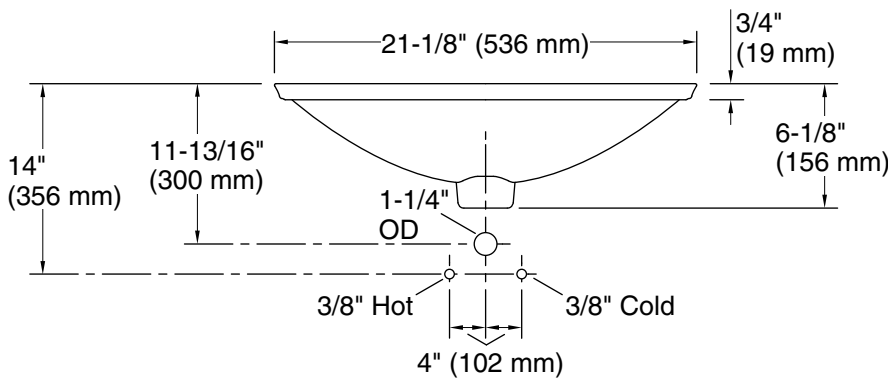

Standard Installation

Technical Information

All product dimensions are nominal.

- Bowl configuration: Single
- Installation: Drop-in
- Bowl area (Only): Length: 21-1/8" (536 mm)
Width: 14-9/16" (370 mm)
Bowl depth: 4-1/8" (105 mm)
Water depth: 4-1/8" (105 mm)
- Template: 1242828, required, included